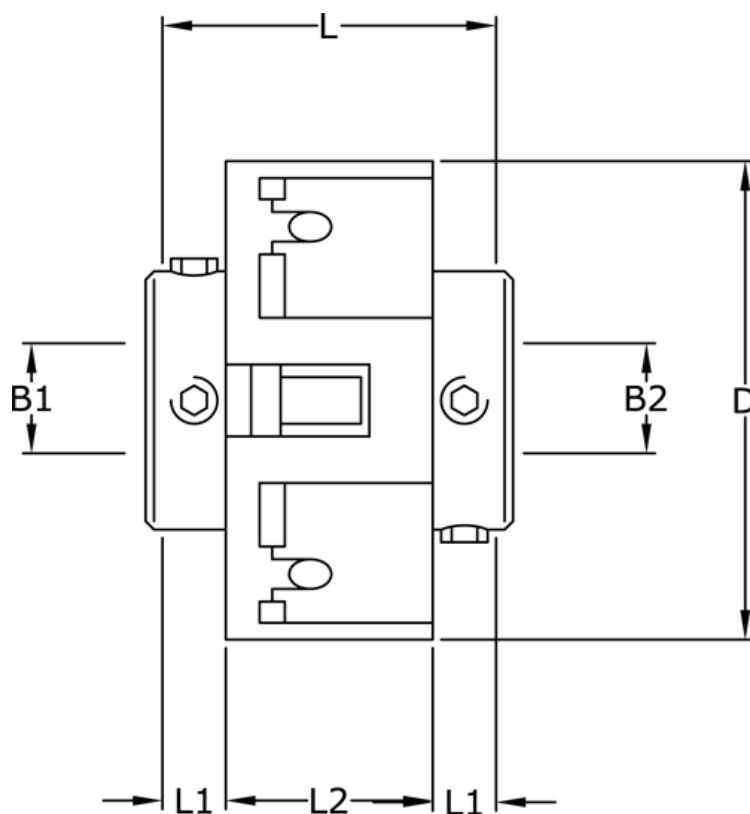

Article number: 3322201271828

Description: Uni-Lat Coupling size 201.27.18.28  
set screw hub, bore 4/8 mm

## Measures

B1	= 4
B2	= 8
D	= 27
L	= 19.1
L1	= 6.1
L2	= 6.9
Screw	= M3